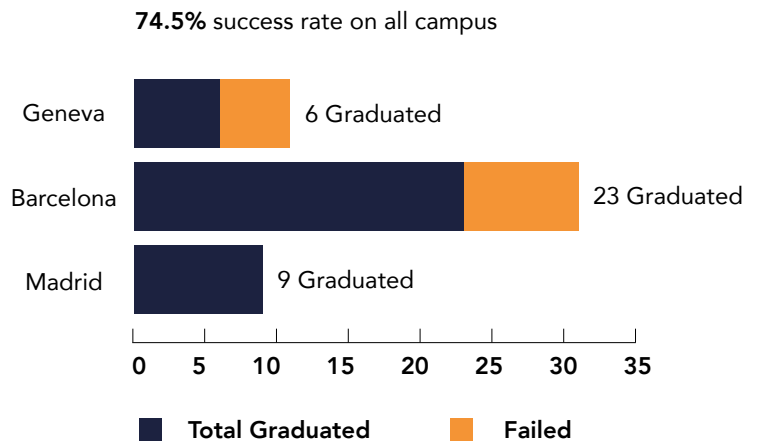

PUBLIC DISCLOSURE OF STUDENT ACHIEVEMENT 2025 (BACHELOR)

23 responses on 10th March 2026 (survey not closed)

MY LAST SEMESTER AT GBS WAS

GRADUATION RATES: 44 GRADUATES (SPRING 2025 / FALL 2026)

POST-GRADUATION STATUS