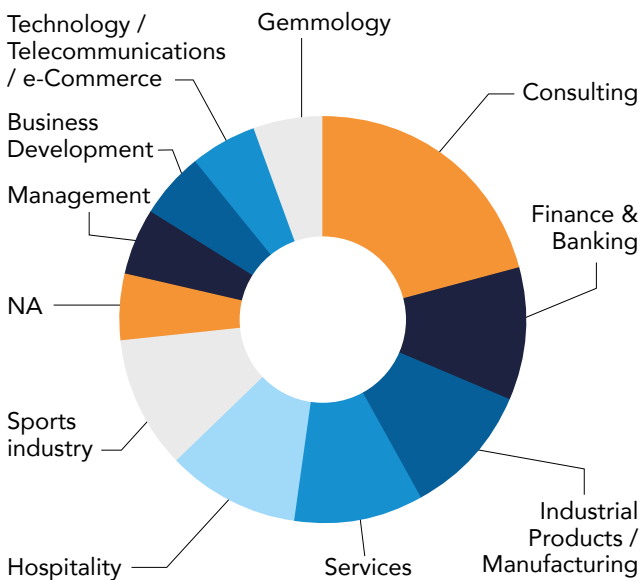

INDUSTRY SECTOR

COMPANY NAME

- ➔ Right To Dream
- ➔ Banco General
- ➔ KPMG
- ➔ M3 Padel Academy
- ➔ Control Risks
- ➔ Pioneer Events
- ➔ Sconet
- ➔ Belgravia & co
- ➔ Rolex
- ➔ Commercial bank
- ➔ El Sewedy Hospitality
- ➔ Vesteau (Vesteau.com)
- ➔ Maim
- ➔ Hotel Arts Barcelona - Marriott / Ritz Carlton
- ➔ Flutter UKI