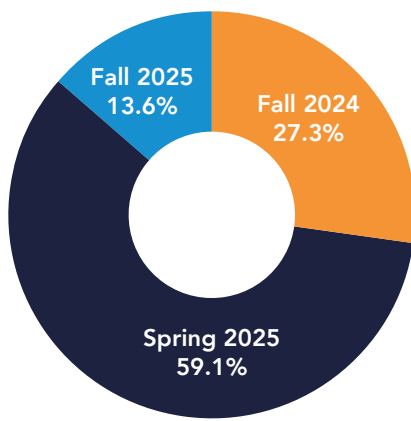

PROGRAM	MEASURE	TARGET	RESULT
Bachelor in International Management	Graduation Rate	75%	75%
Master in International Management	Graduation Rate	75%	95%
Master of Business Administration	Graduation Rate	75%	N/A Program on hold, no graduates
Doctor of Business Administration	Graduation Rate	75%	90%

PUBLIC DISCLOSURE OF STUDENT ACHIEVEMENT 2025 (BACHELOR)

23 responses on 10th March 2026 (survey not closed)

MY LAST SEMESTER AT GBS WAS

GRADUATION RATES: 44 GRADUATES (SPRING 2025 / FALL 2026)

POST-GRADUATION STATUS