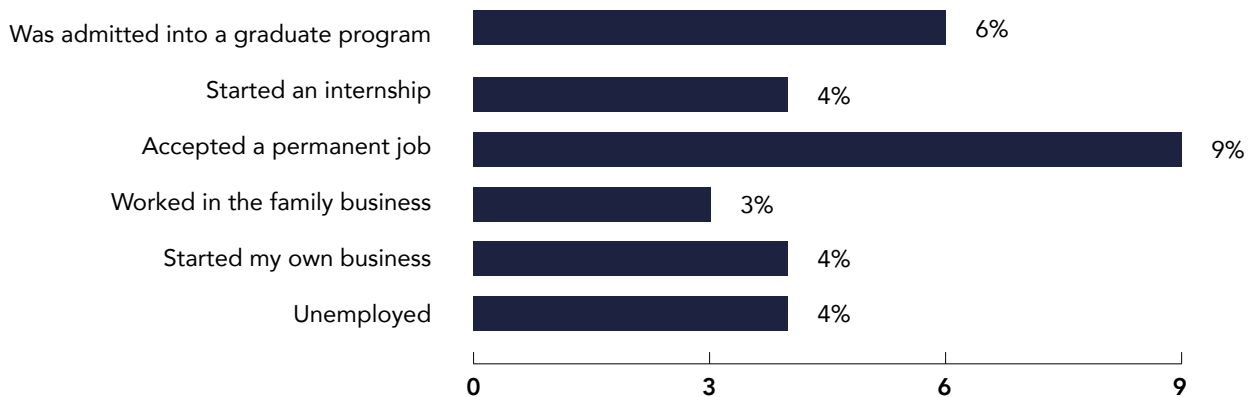

PUBLIC DISCLOSURE OF STUDENT ACHIEVEMENT 2025 (BACHELOR)

23 responses on 10th March 2026 (survey not closed)

MY LAST SEMESTER AT GBS WAS

GRADUATION RATES: 44 GRADUATES (SPRING 2025 / FALL 2026)

POST-GRADUATION STATUS